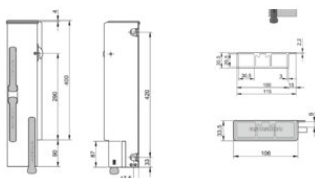

Tip pillar right 4000XF 400mm

Інформація про товар

The Armaton 4000 XF tip pillar right with a height of 400 mm is a specialized component of the platform pillar system, designed for maximum functionality in tipper body applications. Mounted on the edge of the side rave, it provides a smooth inner surface that prevents goods from getting stuck during unloading.

The pillar features three mechanisms - two acting as hinges and one for locking the dropside - ensuring a compact, ergonomic, and weight-optimized solution. [... Read more](#)

Tip pillar right 4000XF 400mm

Креслення

Technical data

Код товару	Модель	Вага кг
35070010F	Tip pillar right 4000XF 400mm	1,9