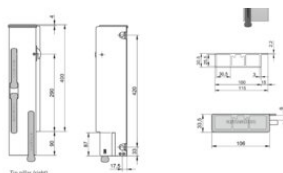

Tip pillar left 4000XF 400mm

Інформація про товар

The Armaton 4000 XF tip pillar left with a height of 400 mm is a specialized component of the platform pillar system, designed for maximum functionality in tipper body applications. Mounted on the edge of the side rave, it provides a smooth inner surface that prevents goods from getting stuck during unloading.

The pillar features three mechanisms - two acting as hinges and one for locking the dropside - ensuring a compact, ergonomic, and weight-optimized solution. [... Read more](#)

Tip pillar left 4000XF 400mm

Креслення

Technical data

Код товару	Модель	Вага кг
35070009F	Tip pillar left 4000XF 400mm	1,9