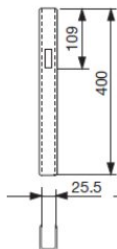

Edge Cap 400XF 400mm

Інформація про товар

A component mounted on the dropside, designed to close the side profile and enable proper top-opening functionality. The U-profile acts as both a finishing and protective element, improving durability and overall appearance of the body. Made from durable material, resistant to weather conditions and heavy-duty transport use. Designed for dropside heights of 400 mm, compatible with systems used in transport bodies and tipper trucks.

... [Read more](#)

Edge Cap 4000XF 400mm

Креслення

Technical data

Код товару	Модель	Вага кг
35070008F	Edge Cap 4000XF 400mm	0,23