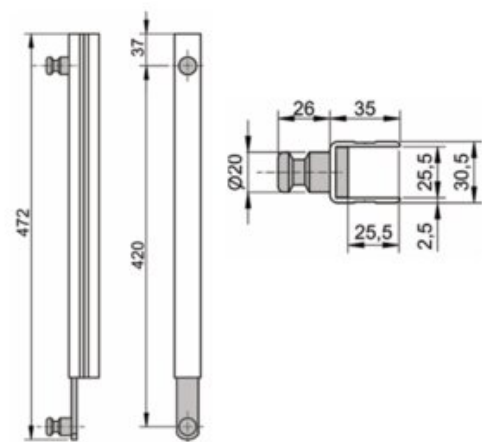

Креслення

Pendulum console