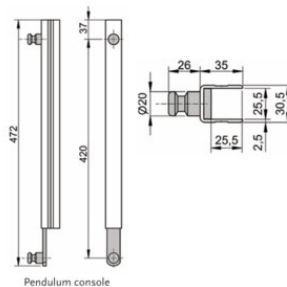

Pendulum console tip pillar 4000XF

Креслення

Technical data

Код товару	Модель	Вага кг
35070011F	Pendulum console	0,95