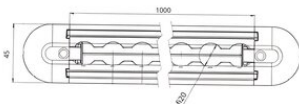

Airline track rounded LED

Креслення

Technical data

Код товару	Довжина m	Ширина мм	Вага кг
33010041F	1	45	0,6