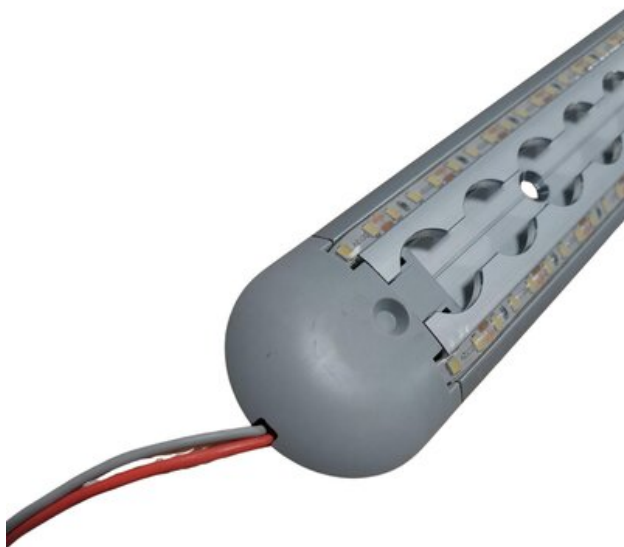

Airline track rounded LED

Інформація про товар

An Airline track with integrated LED strips is a practical 2-in-1 solution: a strong cargo securing point and effective lighting for the load area. The semi-round aluminium profile houses two built-in LED strips, providing even illumination inside a vehicle, trailer or body - during transport as well as loading and securing operations.

Power supply is cleverly integrated: the electrical connection is built into the rail end cap, which simplifies installation and reduces the number of additional components. With an IP67 protection rating, the rail performs reliably even in harsh conditions (moisture, dust). The system is passive and does not require ECE R10 approval.

Features:

- Two integrated LED strips in a semi-round Airline track
- 12 V supply, 13.8 W power consumption
- Luminous flux: 870 lm per strip
- IP67 protection – water and dust resistant
- Cable: 2 × 0.5 mm² (2-core)
- Material: raw (unprocessed) aluminium
- Rail length: 1 m, weight: 0.60 kg
- Compatible with a flexible plastic rail cover (3 m, 0.52 kg)

Код товару	Довжина м	Ширина мм	Вага кг	Delivery time
33010041F	1	45	0,6	12

Креслення