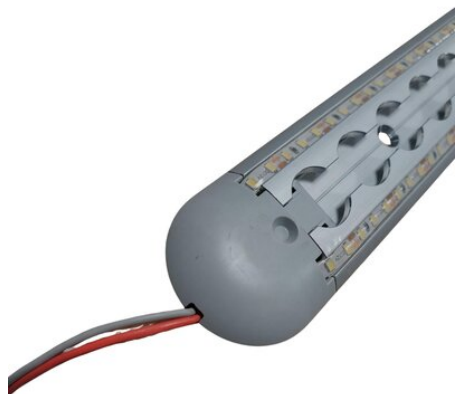

Airline track rounded LED

Інформація про товар

An Airline track with integrated LED strips is a practical 2-in-1 solution: a strong cargo securing point and effective lighting for the load area. The semi-round aluminium profile houses two built-in LED strips, providing even illumination inside a vehicle, trailer or body - during transport as well as loading and securing operations.

Power supply is cleverly integrated: the electrical connection is built into the rail end cap, which simplifies installation and reduces the number of additional components. With an IP67 protection rating, the rail performs reliably even in harsh conditions (moisture, dust). The system is passive and does not require ECE R10 approval.

Features:

- Two integrated LED strips in a semi-round Airline track
- 12 V supply, 13.8 W power consumption
- Luminous flux: 870 lm per strip
- IP67 protection – water and dust resistant
- Cable: 2 × 0.5 mm² (2-core)
- Material: raw (unprocessed) aluminium
- Rail length: 1 m, weight: 0.60 kg
- Compatible with a flexible plastic rail cover (3 m, 0.52 kg)

... [Read more](#)

Airline track rounded LED

Креслення

Technical data

Код товару	Довжина m	Ширина мм	Вага кг
33010041F	1	45	0,6