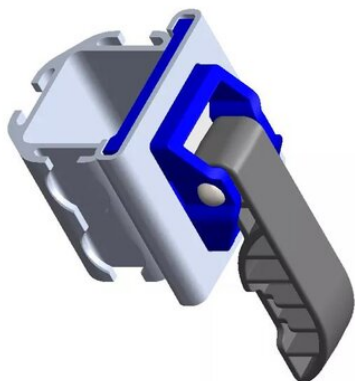

Smartconnect

Інформація про товар

SMARTCONNECT is a mounting base that is part of the SMARTBAR system, designed for light commercial vehicles and transporters. With Airline profiles on three sides and an ergonomic handle, it allows quick installation of fastening and locking accessories. SMARTCONNECT offers the flexibility to mount at any height for increased transport safety. A variety of fastening systems can be used, including quick-release straps and Ø19 mm locking beams, allowing customization to meet specific cargo needs.

... [Read more](#)

Smartconnect

Technical data

Код товару	Capacity kg	Dimensions mm	Bara кг
350500530	40	114x62x70	0,15