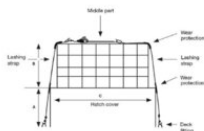

Trailer Lashing Superlash 98™

Креслення

Technical data

Код товару	Максимально допустиме робоче навантаження daN	Ефективна робоча довжина m	Ширина ременя мм	Конструкція	Кріплення
25011139F	8 000	3	50	2_part_1	Elephant hook