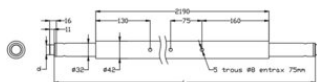

Rounded universal steel cargo bar

Product information

Special endfitting with a diameter of 19 and 24mm in one. Comatible with Universal track, Combi track and also Airline tracks. Perfect to blocking you load. Blocking capacity: 400 daN

... [Read more](#)

Rounded universal steel cargo bar

Blueprint

Technical data

Код товара	LC daN	Width mm	Длина мм	Вес
23020016F	400	42	2020-2400	7,184
23020017F	400	42	2380-2760	8