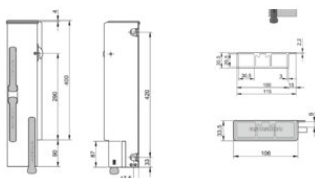

Tip pillar right 4000XF 400mm

Product information

The Armaton 4000 XF tip pillar right with a height of 400 mm is a specialized component of the platform pillar system, designed for maximum functionality in tipper body applications. Mounted on the edge of the side rave, it provides a smooth inner surface that prevents goods from getting stuck during unloading.

The pillar features three mechanisms - two acting as hinges and one for locking the dropside - ensuring a compact, ergonomic, and weight-optimized solution. [... Read more](#)

Tip pillar right 4000XF 400mm

Blueprint

Technical data

Код товара	Model	Вес kg
35070010F	Tip pillar right 4000XF 400mm	1,9