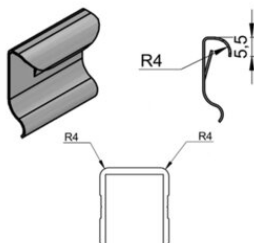

## Wear clip 3000XF & 4000XF

---

**Product information**

Suitable for AL-profiles with corner radius 4mm.

... [Read more](#)

---

### Technical data

Код товара	Model	Вес kg
35070002F	Wear clip 3000FX & 4000XF	0,005