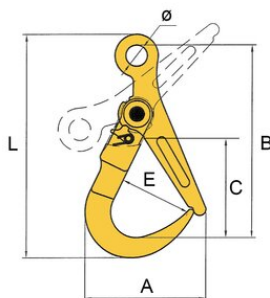

Super Lock Hook

Product information

Self locking hook with a wide mouth opening. Suits well for handling large bags as well as lifting items with holes directly.

... [Read more](#)

Super Lock Hook

Blueprint

Technical data

Код товара	WLL ton	A mm	B mm	L mm	ø mm mm	E mm	C mm	Bec kg
42040245F	3	181	289	335	32,5	108	150	3,45