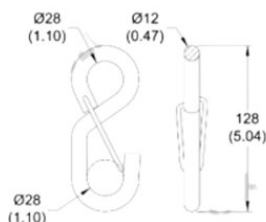

S-hook with latch 128mm LC 910 daN

Product information

High quality S-hook with latch in reinforced version.

... [Read more](#)

S-hook with latch 128mm LC 910 daN

Blueprint

Technical data

Код товара	LC daN	MBL ton	Height mm
220000250	910	1,82	128