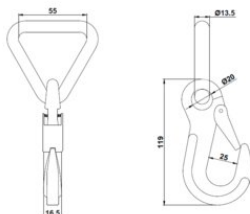

Latch hook with triangle 50mm LC 2500 daN

Product information

High quality latch hook with triangle. Chrom 3.

... [Read more](#)

Latch hook with triangle 50mm LC 2500 daN

Blueprint

Technical data

Код товара	LC daN	MBL ton	Band width mm
220000720	2 500	5	50