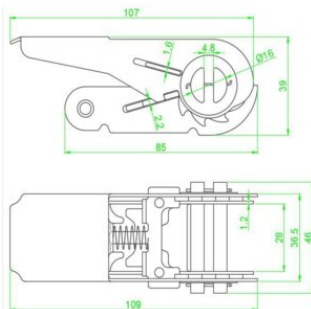

## Ratchet Black Line 25mm LC 400 daN 109x36mm

---

### Product information

High quality ratchet 25mm for lashings. Black Line products, ideal for use in areas where fittings should be invisible.

... [Read more](#)

---

## Ratchet Black Line 25mm LC 400 daN 109x36mm

### Technical data

Код товара	LC daN	MBL ton	Длина м mm	Width	Band width mm	STF daN	Dimensions mm
210101050	400	0,8	109	36	25	150	109x36