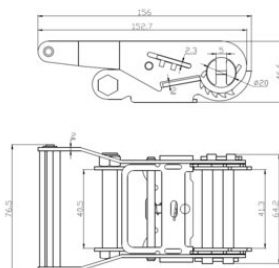

Ratchet Black Line 35mm LC 1500 daN 156x77mm

Product information

High quality ratchet 35mm for lashings. Black Line products, ideal for use in areas where fittings should be invisible.

... [Read more](#)

Ratchet Black Line 35mm LC 1500 daN 156x77mm

Blueprint

Technical data

Код товара	LC daN	MBL ton	Длина м мм	Width	Band width mm	STF daN	Dimensions mm
210101060	1 500	3	156	77	35	220	156x77