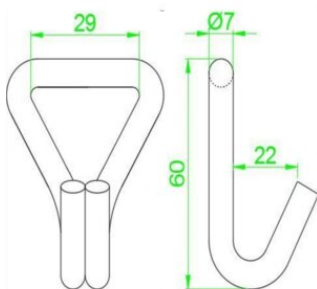

Doublehook 25x60mm LC 500 daN

Product information

High quality doublehook for lashings 25mm. Chrom 3

... [Read more](#)

Doublehook 25x60mm LC 500 daN

Blueprint

Technical data

Код товара	LC daN	MBL ton	Band width mm	Height mm
220100520	500	1	25	60