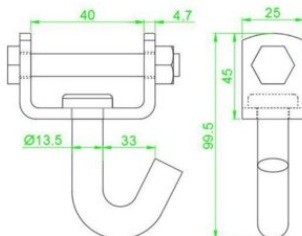

Swivel hook for direct assembly 35x99,5mm LC 1500 daN

Product information

High quality swivel hook for direct assembly 35mm.

... [Read more](#)

Marking: According to standard

Standard: EN 12195-2

Swivel hook for direct assembly 35x99,5mm LC 1500 daN

Blueprint

Technical data

Код товара	LC daN	MBL ton	Band width mm	Height mm
220400150	1 500	3	35	99,5