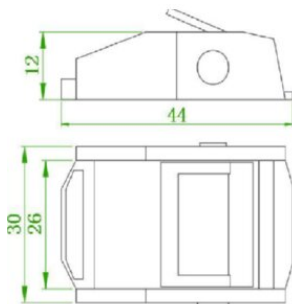

Cambuckle 25mm LC 125 daN

Product information

High quality cambuckle 25mm for lashings. Chrom 3

... [Read more](#)

Marking: According to standard

Standard: EN 12195-2

Cambuckle 25mm LC 125 daN

Blueprint

Technical data

Код товара	LC daN	MBL ton	Band width mm
210200010	125	0,25	25