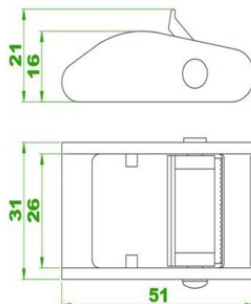

Cambuckle 25mm LC 200 daN

Product information

High quality cambuckle for lashings 25mm. Chrom 3

[... Read more](#)

Marking: According to standard

Standard: EN 12195-2

Cambuckle 25mm LC 200 daN

Blueprint

Technical data

Код товара	LC daN	MBL ton	Band width mm
210200190	200	0,4	25