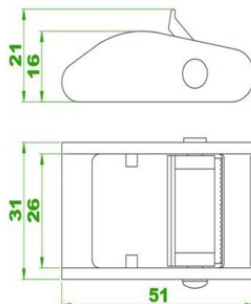

Cambuckle 25mm LC 200 daN

Product information

High quality cambuckle for lashings 25mm. Chrom 3

... [Read more](#)

Marking: According to standard

Standard: EN 12195-2

Cambuckle 25mm LC 200 daN

Blueprint

Technical data

Код товара	LC daN	MBL ton	Band width mm
210200190	200	0,4	25