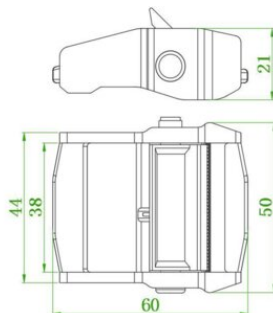

Cambuckle 35mm LC 300 daN

Product information

High quality cambuckle for lashings 35mm. Chrom 3

... [Read more](#)

Marking: According to standard
Standard: EN 12195-2

Cambuckle 35mm LC 300 daN

Blueprint

Technical data

Код товара	LC daN	MBL	Band width mm
210200060	300	0,05	35