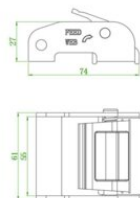

### Product information

High quality and lashing capacity cambuckle for lashings 50mm. Chrom<sup>3</sup> ... [Read more](#)

---

**Marking:** According to standard  
**Standard:** EN 12195-2

## Cambuckle 50mm LC 650 daN

### Technical data

Код товара	LC daN	MBL	Band width mm
210200070	650	0,13	50