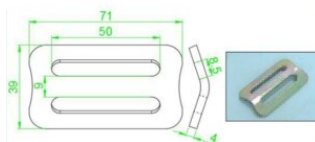

Buckle 50mm LC 900 daN

Product information

The 50 mm buckle (LC 900 daN) is a practical and durable component for use with lashing straps in light to medium-duty cargo securing applications. With a Lashing Capacity (LC) of 900 daN, it ensures reliable fastening of goods during transport. Ideal for use in logistics, transport, and vehicle securing systems where quick and safe load restraint is required.

... [Read more](#)

Buckle 50mm LC 900 daN

Blueprint

Technical data

Код товара	LC daN	MBL ton	Band width mm	Height mm	Packing Qty.
270300320	900	1,8	50	71	300