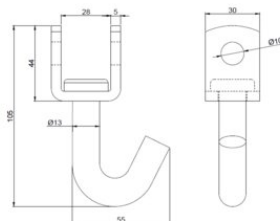

## Swivel hook for direct assembly 35x105mm LC 1500daN

---

### Product information

High quality swivel hook for direct assembly 35mm.

... [Read more](#)

---

## Swivel hook for direct assembly 35x105mm LC 1500daN

### Technical data

Код товара	LC daN	MBL ton	Band width mm	Height mm
220400180	1 500	3	35	105