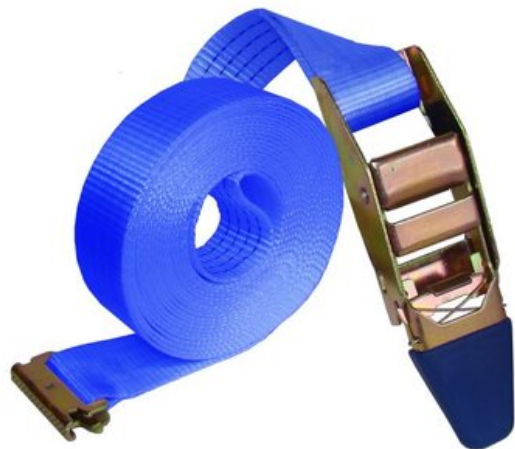

Inside oc-buckle comfort lashing 45mm LC 750 daN with latch to universal tracks

Product information

Inside Lashings are commonly used inside large and small trucks to secure the goods. The advantage of a small buckle and lower tensioning power is that you minimize the risk of damaging the track. The plastic covered handle gives a firm and comfortable grip. All components are tested and of high quality to ensure a long durability and high safety. The strap is made of high strength polyester webbing, which makes the lashings very flexible and durable.

Код товара	LC daN	Длина м m	Band width mm	Design	Fitting	Bec kg	Delivery time
25010528F	750	3,5	45	Short part-1	End fitting for rail	0,95	12
25010529F	750	5	45	Short part-1	End fitting for rail	1,05	12