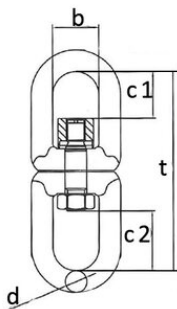

Lifting swivel with ball bearing, grade 80

Product information

Lubricated easily rotating swivels for use with lifting chains. Rotates easily also with full load. Equipped with large eye / eye ends.

... [Read more](#)

Marking: According to standard, CE-marked
Standard: EN 1677-1

Safety factor: 4:1

Lifting swivel with ball bearing, grade 80

Blueprint

Technical data

| Код товара | WLL ton | For chain Ø mm | b mm mm | c1 mm | c2 mm | dmm mm | t mm | Bec kg |
|------------|---------|----------------|---------|-------|-------|--------|------|--------|
| 46090004F | 1,12 | 6 | 32 | 33 | 33 | 12 | 126 | 0,61 |
| 46090003F | 2 | 7/8 | 37 | 40 | 40 | 14 | 153 | 1,07 |
| 46090001F | 3,2 | 10 | 39 | 35 | 65 | 19 | 168 | 1,5 |
| 46090002F | 5 | 13 | 61 | 65 | 100 | 28 | 258 | 3,4 |
| 46090005F | 8,2 | 16 | 73 | 67 | 67 | 17 | 281 | 6,44 |
| 46090006F | 12,8 | 18-20 | 82 | 88 | 88 | 25 | 328 | 7,75 |