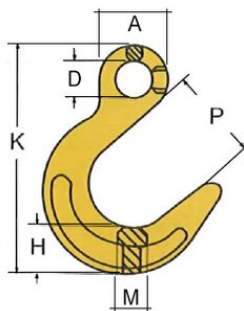

## Foundry eye hook, grade 80

---

### Product information

Foundry eye hook with a wide mouth opening are attached to the chain with connecting slings.

... [Read more](#)

---

**Marking:** According to standard, CE-marked  
**Standard:** EN 1677-1

## Foundry eye hook, grade 80

### Technical data

Код товара	WLL ton	EWL mm	For chain Ø mm	P mm	H mm	K mm	D mm	A mm	M mm	Bec kg
46060014F	1,12	124	6	62	29	163	17	39	26	1
46060016F	2	122	7/8	63	31	163	18	39	25	1,09
46060004F	3,15	150	10	76	38	200	22	50	32	2,04
46060006F	5,3	180	13	89	44	238	27	63	38	3,22
46060008F	8	210	16	102	52	278	32	76	46	5,53
46060010F	12,5	240	20	114	65	325	38	89	55	8,75
46060011F	15	272	22	127	69	361	45	102	57	11,93
46060012F	21,2	302	26	140	77	402	67	126	66	16,8
46060013F	31,5	340	32	153	97	461	81	151	80	26,6