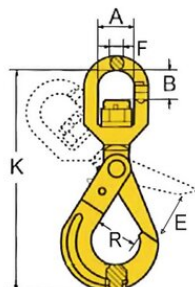

Eye self-locking hook with swivel, grade 80

Product information

Due to the swivel the hook is easy to align into the wanted direction. The hook locks automatically when lifting starts.

... [Read more](#)

Marking: According to standard, CE-marked
Standard: EN 1677-3

Safety factor: 4:1
Класс: 8

Eye self-locking hook with swivel, grade 80

Blueprint

Technical data

Код товара	WLL ton	EWL mm	For chain Ø mm	K mm	E mm	B mm	F mm	R mm	A mm	Бес kg
42040301F	1,12	160	6	170	29	22	11	34	32	0,71
42040259F	2	200	7/8	210	34	26	12	46	35	1,1
42040256F	3,15	230	10	247	44	34	15	56	42	2
42040257F	5,3	280	13	302	52	38	16	69	50	4
42040258F	8	360	16	383	60	55	21	86	61	7,3
42040334F	12,5	390	20	418	83	61	26	100	72	11,6