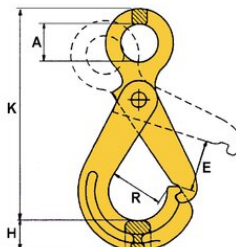

Eye self-locking hook with grip, grade 80

Product information

A support structure on the tip of the hook prevents twisting. The hook locks automatically when lifting starts.

... [Read more](#)

Marking: According to standard, CE-marked
Standard: EN 1677-3

Safety factor: 4:1
Класс: 8

Eye self-locking hook with grip, grade 80

Blueprint

Technical data

Код товара	WLL ton	EWL mm	For chain Ø mm	K mm	H mm	E mm	R mm	A mm	Бес kg
42040255F	2	158	7/8	163	21	34	40	25	0,75
42040254F	3,15	190	10	201	26	42	50	32	1,2
42040358F	5,3	230	13	243	31	50	60	40	2
42040359F	8	280	16	298	39	60	70	50	4,1