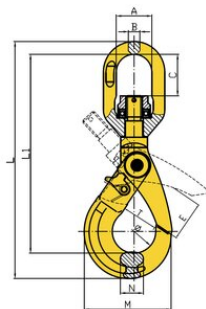

Eye self-locking hook with ball bearing swivel, grade 80

Product information

The hook locks automatically when lifting starts and rotates easily also with full load.

... [Read more](#)

Marking: According to standard, CE-marked

Standard: EN 1677-3

Safety factor: 4:1

Класс: 8

Eye self-locking hook with ball bearing swivel, grade 80

Blueprint

Technical data

Код товара	WLL ton	EWL mm	For chain Ø mm	A mm	B mm	C mm	L1 mm	L mm	T mm	E mm	M mm	N mm	Ø mm mm	Bec kg
42040342F	1,12	160	6	32	11	34	160	194	28	32	70	15	34	0,71
42040322F	2	202	7-8	36	13	40	202	240	35	39	88	20	44	1,1
42040338F	3,15	283	10	42	16	48	237	283	45	48	108	26	58	2
42040340F	5,3	282	13	50	17	58	282	343	52	65	134	33	70	4
42040343F	8	342	16	61	22	60	342	419	63	65	169	38	86	7,3
42040339F	12,5	483	20	76	27	75	400	483	86	85	186	50	97	11,6
42040341F	15	564	22	97	33	97	466	564	76	80	202	52	98	16