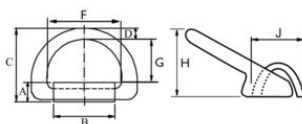

## Weldable lashing points with shoulder

---

Product information

[... Read more](#)

---

## Weldable lashing points with shoulder

### Technical data

Код товара	LC daN	A mm	B mm	C mm	D mm	F mm	G mm	H mm	J mm
350500270	7 500	42	80	135	22	90	73	80	60