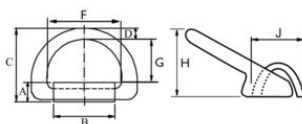

Weldable lashing points with shoulder

Blueprint

Technical data

Код товара	LC daN	A mm	B mm	C mm	D mm	F mm	G mm	H mm	J mm
350500270	7 500	42	80	135	22	90	73	80	60