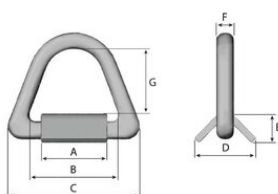

Weldable lashing points

Blueprint

Technical data

Код товара	Код	LC daN	MBL ton	A mm	B mm	C mm	D mm	E mm	F mm	G mm	Вес kg
350500490	K1PH4	2 000	4	44,5	80	101,5	30	19	10	46	0,5
350500230	K1PH10	5 000	10	64	76	114	49	35	18	62	0,8
350500240	K1PH20	10 000	20	65	75	134	50	34	25	65	1,2
350500250	K1PH36	18 000	36	120	134	205	71	39	23	63	2,9
350500260	K1PH67	33 500	67	100	145	212	108	60	35	72	5,3