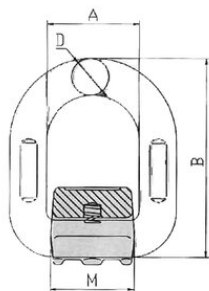

Weld-on lifting point, grade 80

Product information

Weld-on lifting point for all lifting directions. Equipped with a spring that holds the eye in desired position.

... [Read more](#)

Marking: According to standard, CE-marked
Standard: EN 1677-1

Safety factor: 4:1
Класс: 8

Weld-on lifting point, grade 80

Blueprint

Technical data

Код товара	WLL ton	A mm	B mm	D mm	M mm	Bec kg
46040006F	1,12	41	78,5	13	37	0,4
46040007F	2	42	88	14	40	0,47
46040008F	3,15	45	94	17	42,5	0,69
46040009F	5,3	55	118	22	50	1,46
46040010F	8	70	141	26,5	66,5	2,5
46040029F	15	97	188	34	90	5,79