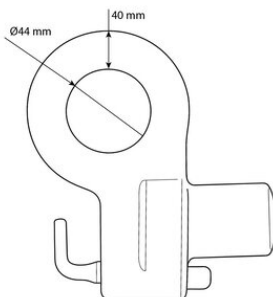

Container lower lifting lug set 50 t / 4 pcs

Blueprint

Technical data

Код товара	WLL ton	Вес kg
46060021F	50	19,2