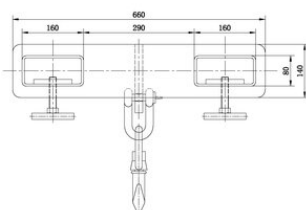

Lifting adapters for forklift

Product information

The lifting adapters enable the use of a forklift as a crane. All models can be rapidly attached to the forklift's forks.

... [Read more](#)

Marking: CE-marked

Lifting adapters for forklift

Blueprint

Technical data

Код товара	WLL	Fork max size mm	Бec
49000007F	2,5	145 x 55	28
49000002F	5	185 x 75	49