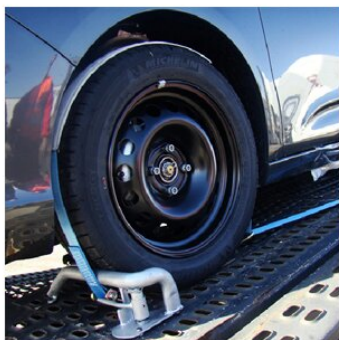

CAR-STOP Wheel blocking system

Product information

Wheel blocking system CAR - STOP EASY LOCK. Safety system for transporting light vehicles by means of a wedge. The system minimises vibrations and protects the longitudinal holes in the vehicle's platform. The L-shape makes positioning easier and does not damage the chassis of the low-bed vehicles. Suitable for all tyre sizes. New ergonomic design for optimum support.

... [Read more](#)

CAR-STOP Wheel blocking system

Technical data

Код товара	Description	Wec kg
350500290	Car-stop - right	2,68
350500300	Car-stop - left	2,68