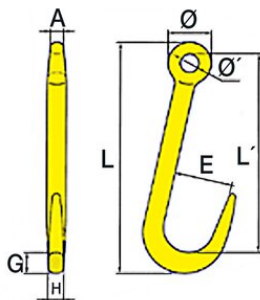

Shark Hook 2.5t

Product information

For various types of lifting, pulling and lashing applications where the hook must be able to be attached easily and quickly to the object.

Can be used in chain and textile slings.

Ask more about our sales.

... [Read more](#)

Marking: According to standard, CE-marked

Standard: EN 1677-2

Safety factor: 4:1

Класс: 8

Shark Hook 2.5t

Blueprint

Technical data

Код товара	WLL ton	A mm	E mm	G mm	H mm	L mm	Ø mm mm	L' mm	Ø' mm	Вес kg
42040436F	2,5	16,8	74,5	27	20	302	55	256,5	24	1,57