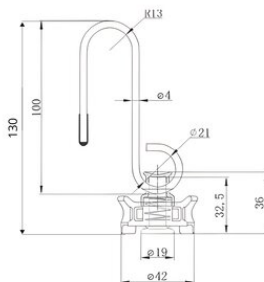

### Product information

Screw fitting can be removed with only one hand and used in any other airline track. Fits into all airline tracks and has a load capacity of 50 daN.

... [Read more](#)

---

### Technical data

| Код товара | MBL ton | Бес  |
|------------|---------|------|
| 350600310  | 0,05    | 0,07 |