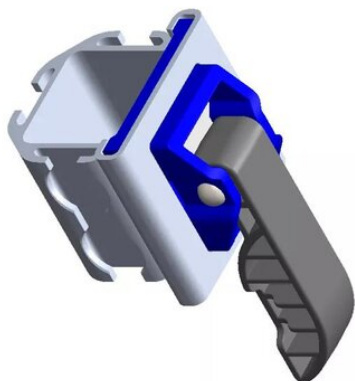

Smartconnect

Product information

SMARTCONNECT is a mounting base that is part of the SMARTBAR system, designed for light commercial vehicles and transporters. With Airline profiles on three sides and an ergonomic handle, it allows quick installation of fastening and locking accessories. SMARTCONNECT offers the flexibility to mount at any height for increased transport safety. A variety of fastening systems can be used, including quick-release straps and Ø19 mm locking beams, allowing customization to meet specific cargo needs.

... [Read more](#)

Smartconnect

Technical data

Код товара	Capacity kg	Dimensions mm	Bec kg
350500530	40	114x62x70	0,15