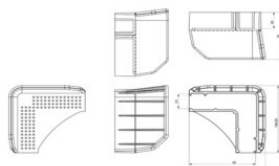

### Product information

Universal product for stacking pallet frames. Color: black, yellow, blue.

- Very high quality plastic provides high strength and resistance to low and high temperatures from -30 to +70 degrees
- The corner allows stacking the pallet together with the plastic sides, which saves storage space
- It is a universal product, which is used, for example, for wooden frames used in the packaging industry

### Technical data

Код товара	Band width mm	Dimensions mm
240100320	118	95 x 95 x 76