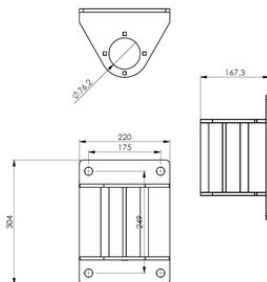

Wall Socket for Swivel Davit Crane, Zinc Plated

Product information

Wall socket with zinc plating, suitable for Gebuwin Swivel Davit cranes SD models: SD125, SD250, SD500 en SD501.

... [Read more](#)

Wall Socket for Swivel Davit Crane, Zinc Plated

Blueprint

Technical data

Код товара	Код	Вес kg
77001844	WSSD	7,6