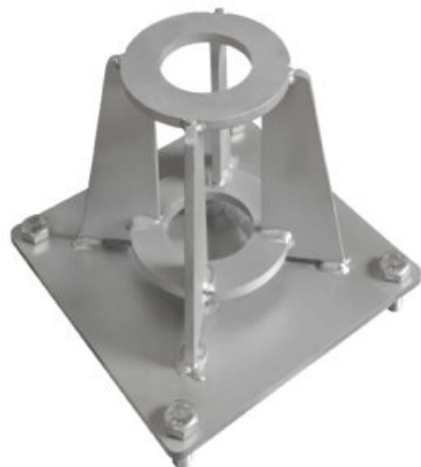

Floor Socket for Gebuwin Swivel Davit Cranes, Zinc Plated

Product information

Floor socket with zinc plating, suitable for Gebuwin Swivel Davit cranes SD.

Bec
kg

8,5

Delivery time

12

Blueprint