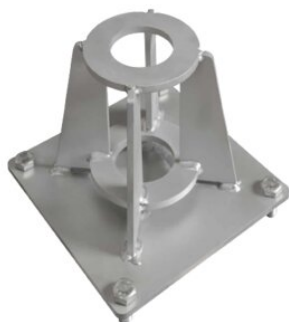

## Floor Socket for Gebuwin Swivel Davit Cranes, Zinc Plated

---

### Product information

Floor socket with zinc plating, suitable for Gebuwin Swivel Davit cranes SD.

... [Read more](#)

---

## Floor Socket for Gebuwin Swivel Davit Cranes, Zinc Plated