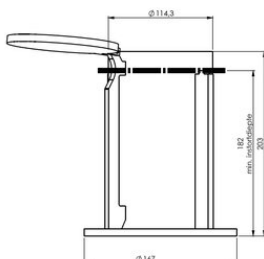

Built-In Concrete Socket for Swivel Davit Crane, Zinc Plated

Product information

Built-in concrete socket with zinc plating, suitable for all Swivel Davit cranes SD.

... [Read more](#)

Built-In Concrete Socket for Swivel Davit Crane, Zinc Plated

Blueprint

Technical data

Код товара	Код	Вес kg
609777001845	CSSD	6