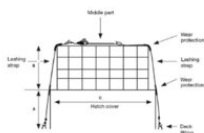

Trailer Lashing Superlash 98™

Blueprint

Technical data

Код товара	LC daN	EWL m	Band width mm	Design	Fitting
25011139F	8 000	3	50	2_part_1	Elephant hook