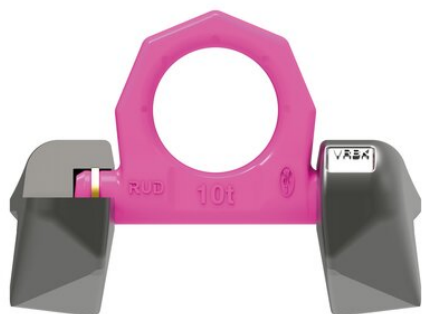

## Weld-on Lifting Ring RUD VRBK-FIX

---

### Product information

Load ring for edge attachments. Welded on the corner reduces the number of lifting points. Loadable in any direction. Low profile and 270° pivoting.

... [Read more](#)

---

**Marking:** According to standard

## Weld-on Lifting Ring RUD VRBK-FIX