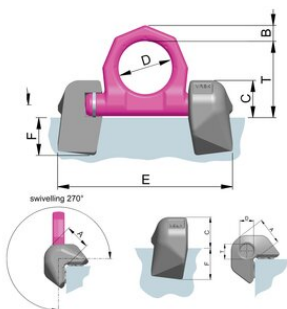

Weld-on Lifting Ring RUD VRBK-FIX

Blueprint

Technical data

Код товара	Код	WLL ton	A mm	B mm	C mm	D mm	E mm	F mm	T mm	Бec kg
11.427902149	VRBK-FIX 4 t	4	32	14	28	48	141	30	65	1
11.427902150	VRBK-FIX 6.7 t	6,7	40	20	35	60	181	34	84	2,16
11.427902256	VRBK-FIX 10 t	10	52	22	46	65	212	46	94	4,4
11.427904653	VRBK-50 t	50	134	70	118	230	626	96	303	76,35