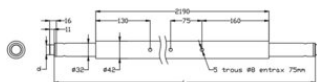

Rounded universal steel cargo bar

Product information

Special endfitting with a diameter of 19 and 24mm in one. Comatible with Universal track, Combi track and also Airline tracks. Perfect to blocking you load. Blocking capacity: 400 daN

... [Read more](#)™

Material: Steel

Rounded universal steel cargo bar

Blueprint

Technical data

Part code	LC daN	Width mm	Length mm	Weight
23020016F	400	42	2020-2400	7.184
23020017F	400	42	2380-2760	8