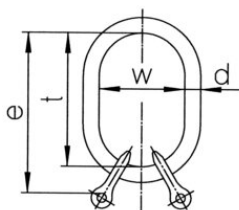

2 Special Clevis Sub-Assembly GTKR/SUN

Product information

General: For 2-leg slings.

... [Read more](#)

Temperature range: -40 up to 200 °C

Safety factor: 4:1

Grade: 12

2 Special Clevis Sub-Assembly GTKR/SUN

Blueprint

Technical data

| Part code | Code | Chain diameter | WLL ton | EWL | can be used with single hook acc. DIN15401 up to nr. | WLL 45-60° ton | d mm | t mm | w mm | e mm | Weight kg |
|-----------|---------------|----------------|---------|-----|--|----------------|------|------|------|------|-----------|
| 42060046B | GTKR/SUN 2-7 | 7 | 3.35 | 203 | 6 | 2.36 | 19 | 160 | 95 | 203 | 1.5 |
| 42060047B | GTKR/SUN 2-8 | 8 | 4.25 | 203 | 6 | 3 | 19 | 160 | 95 | 203 | 1.52 |
| 42060048B | GTKR/SUN 2-10 | 10 | 7.1 | 221 | 10 | 5 | 23 | 170 | 105 | 221 | 2.67 |
| 42060049B | GTKR/SUN 2-13 | 13 | 11.2 | 257 | 10 | 8 | 30 | 190 | 110 | 257 | 5 |
| 42060050B | GTKR/SUN 2-16 | 16 | 17 | 353 | 12 | 12.2 | 38 | 275 | 150 | 353 | 10.37 |