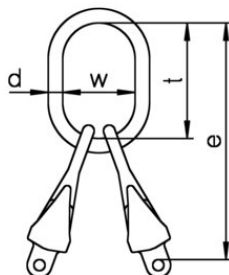

2 Special Clevis Sub-Assembly GTVK/SUN

Product information

General: For 2-leg slings with shortening element.

[... Read more](#)

Temperature range: -40 °C up to 200 °C

Safety factor: 4:1

Grade: 12

2 Special Clevis Sub-Assembly GTVK/SUN

Blueprint

Technical data

Part code	Code	Chain diameter	WLL ton	EWL ton	can be used with single hook acc. DIN15401 up to nr.	WLL 45-60° ton	d mm	t mm	w mm	e mm	Weight kg
42060006B	GTVK/SUN 2-7	7	3.35	284	6	2.36	19	160	95	284	2.62
42060035B	GTVK/SUN 2-8	8	4.25	284	6	3	19	160	95	284	2.64
42060022B	GTVK/SUN 2-10	10	7.1	328	10	5	23	170	105	328	4.83
42060036B	GTVK/SUN 2-13	13	11.2	391	10	8	30	190	110	391	10.54
42060025B	GTVK/SUN 2-16	16	17	508	12	12.2	38	275	150	508	18.33