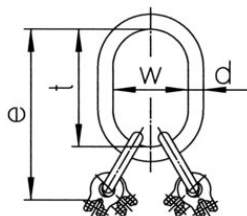

4 Special Clevis Sub-Assembly GTKR/SUN

Product information

General: For 3 and 4-leg slings with shortening element.

... [Read more](#)

Temperature range: -40 °C up to 200 °C

Safety factor: 4:1

Grade: 12

4 Special Clevis Sub-Assembly GTKR/SUN

Blueprint

Technical data

Part code	Code	Chain diameter	WLL ton	EWL	can be used with single hook acc. DIN15401 up to nr.	WLL 45- 60° ton	dmm mm	t mm	w mm mm	e mm mm	Weight kg
42060051B	GTKR/SUN 4-7	7	5	287	10	3.55	27	190	110	287	4.11
42060052B	GTKR/SUN 4-8	8	6.3	287	10	4.5	27	190	110	287	4.15
42060053B	GTKR/SUN 4-10	10	10.6	326	12	7.5	30	190	110	326	6.62
42060054B	GTKR/SUN 4-13	13	17	479	12	11.8	38	275	150	479	14.27
42060055B	GTKR/SUN 4-16	16	25.6	503	12	18.3	38	275	150	503	21.25