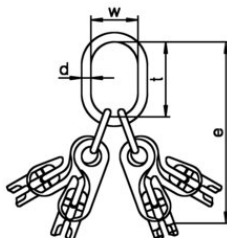

### Product information

**General:** For 3 and 4-leg slings with shortening element.

[... Read more](#)

---

**Temperature range:** -40 °C up to 200 °C

**Safety factor:** 4:1

**Grade:** 12

### Technical data

Part code	Code	Chain diameter	WLL ton	EWL ton	can be used with single hook acc. DIN15401 up to nr.	WLL 45- 60° ton	d mm	t mm	w mm	e mm	Weight kg
42060037B	GTVK/SUN 4-7	7	5	368	10	3.55	27	190	110	368	6.35
42060038B	GTVK/SUN 4-8	8	6.3	368	10	4.5	27	190	110	368	6.39
42060017B	GTVK/SUN 4-10	10	10.6	433	12	7.5	30	190	110	433	10.94
42060039B	GTVK/SUN 4-13	13	17	616	12	11.8	38	275	150	616	25.35
42060040B	GTVK/SUN 4-16	16	25.6	658	12	18.3	38	275	150	658	37.17