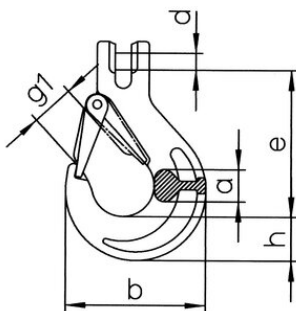

### Product information

**General:** General purpose hook.

... [Read more](#)

---

**Marking:** According to standard

**Temperature range:** -40 °C up to 200 °C

**Standard:** EN 1677-3

**Safety factor:** 4:1

### Technical data

Part code	Code	Chain diameter mm	WLL ton	Chain Ø inch	e mm mm	h mm mm	a mm	b mm mm	d mm mm	g1 mm mm	Weight kg
42060009B	HKS/SUN 7	7	2.36	9/32	93	27	21	89	9,5	26	0.67
42060056B	HKS/SUN 8	8	3	5/16	92	27	21	89	11	26	0.67
42060057B	HKS/SUN 10	10	5	3/8	108	33	25	110	14	31	1.23
42060058B	HKS/SUN 13	13	8	1/2	130	41	34	132	17,5	38	2.42
42060059B	HKS/SUN 16	16	12.2	5/8	158	49	37	160	21	45	4.22